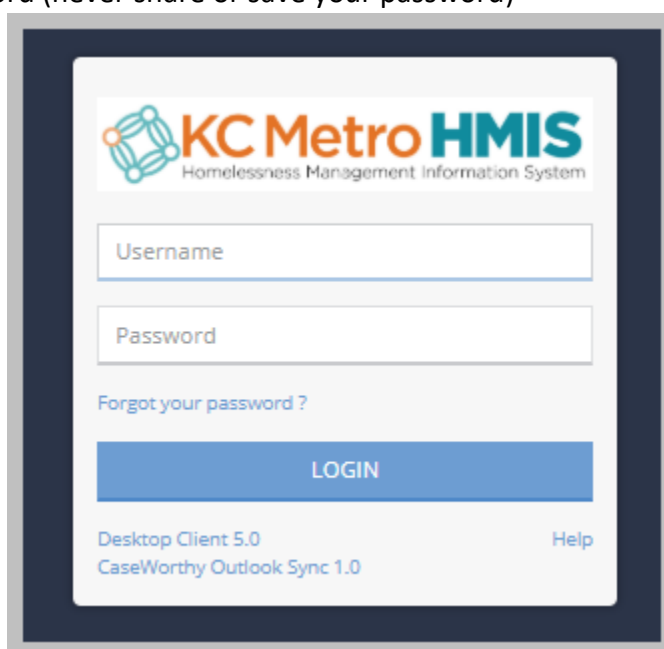

1. Open your internet browser (Google Chrome or Internet Explorer)
2. Go to the URL: https://app.caseworthy.com/kchmis_prod.caseworthy
 - a. Save the URL in your internet browser’s Favorites

3. Type in your username
4. Type in your password (never share or save your password)